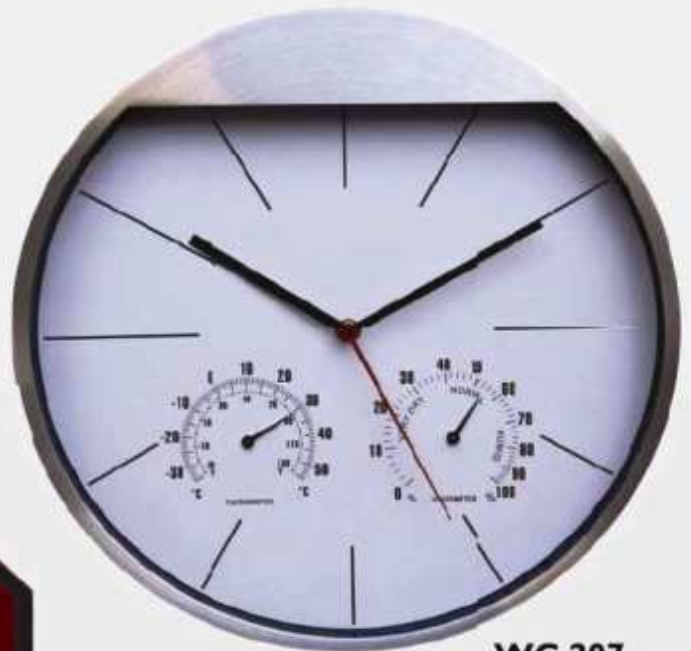

METAL WALL CLOCKS

WC 204
12" Clock

WC 206
14" Clock, Thermometer,
Hygrometer

WC 205
12" Clock

METAL WALL-CLOCKS

WC 207
14" Clock, Thermometer,
Hygrometer

WC 201
Wooden Clock with Calendar